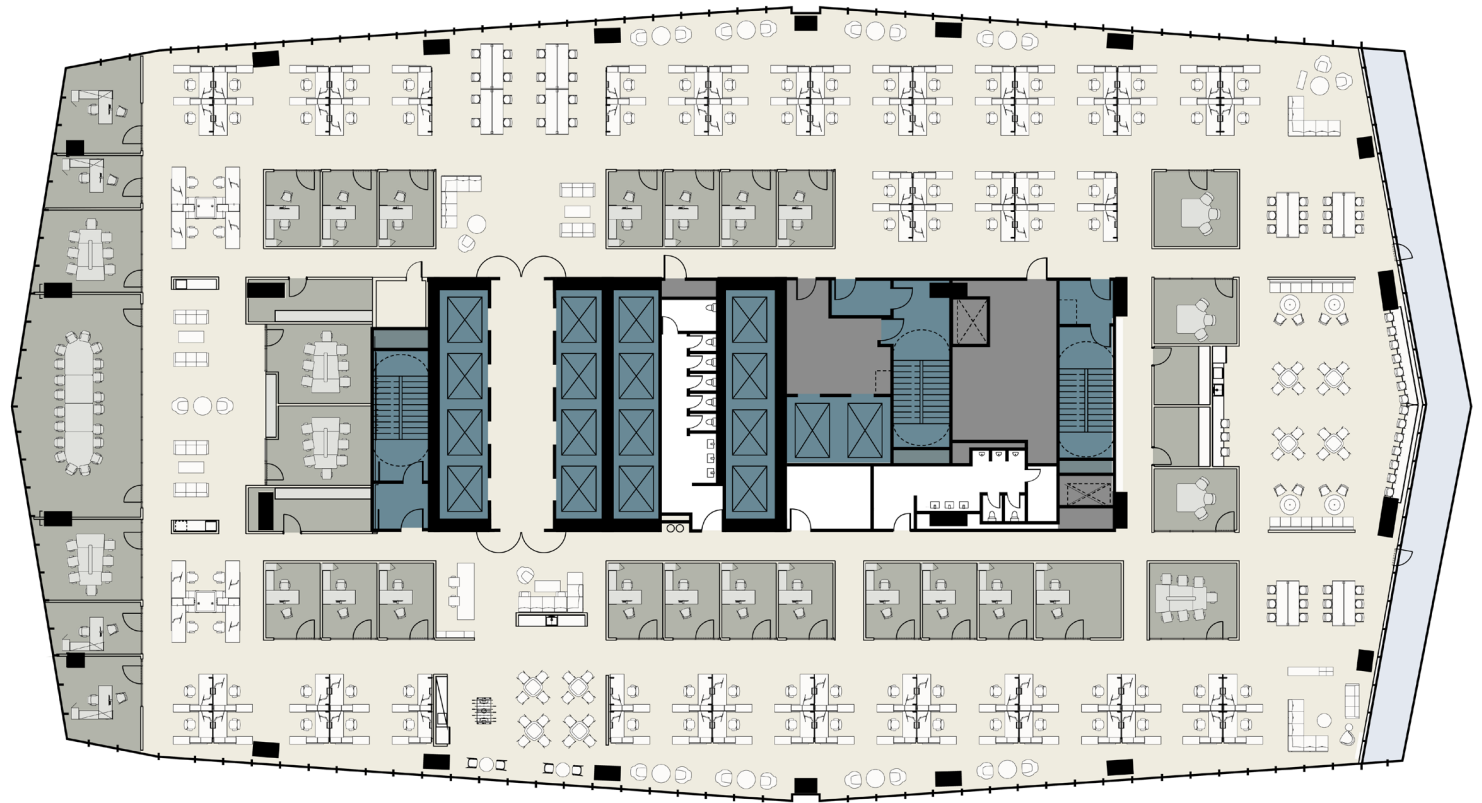

● Office ● Amenity ● Parking

THE ★ REPUBLIC

Ground Floor

- Office Lobby
5,632 SF
- Retail
16,585 SF
- Plaza and outdoor bar with direct access to Republic Square Park
20,000 SF

THE ★ REPUBLIC

Amenity Center Floor 19

- Fitness
6,156 SF
- Office
6,546 RSF
- Conference / Lounge / Dining
14,990 SF
- Exterior Terrace
25,500 SF

THE ★ REPUBLIC

Parking Level 3

PARKING RATIO

2.4 / 1,000_{RSF}

Van/ADA	5 SPACES
Full Size (9'-0")	8 SPACES
Full Size (8'-6")	46 SPACES
Compact	10 SPACES
Parallel	2 SPACES
Bicycle Storage	348 LOCKERS

THE ★ REPUBLIC

Level 20 Mid Rise Office

31,292_{RSF}

- Office
- Tenant Terrace
- Elevator/Stairs
- Restroom
- Storage/Misc.

THE ★ REPUBLIC

Level 20 Mid Rise Office - Test Fit

31,292_{RSF}

- Office
- Tenant Terrace
- Elevator/Stairs
- Restroom
- Storage/Misc.

N ↑

THE ★ REPUBLIC

Level 21 Mid Rise Office

31,065_{RSF}

- Office
- Tenant Terrace
- Elevator/Stairs
- Restroom
- Storage/Misc.

↑
N

THE ★ REPUBLIC

Level 22 Mid Rise Office