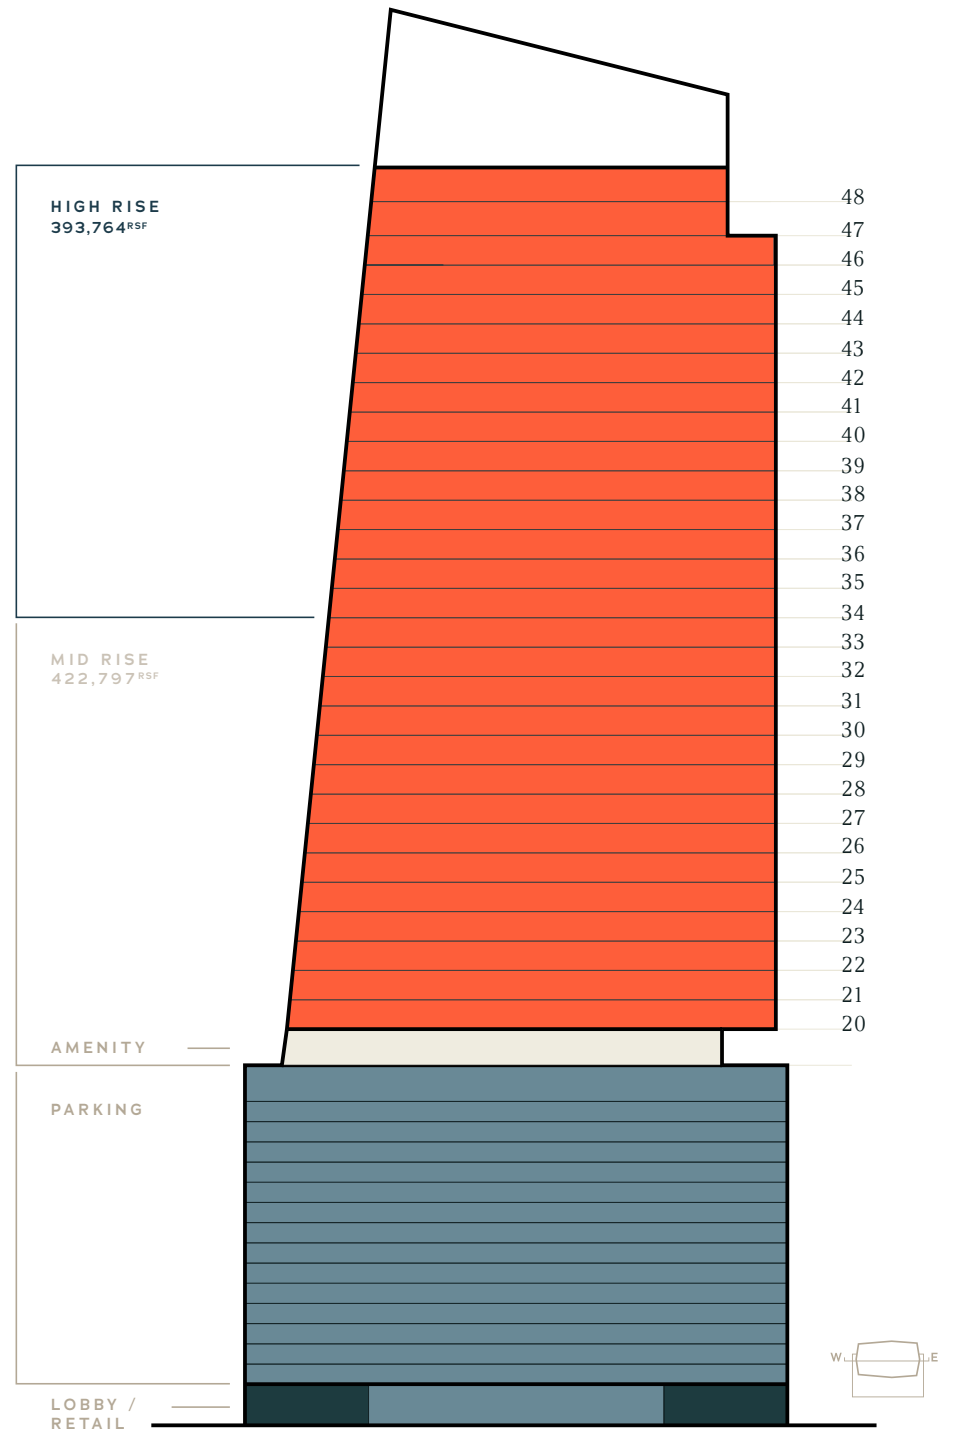

THE ★ REPUBLIC

Floor Plans & Test Fits

816.
560. RSE

THE ★ REPUBLIC

TYPICAL FLOOR PLATE

27,500_{RSF}

PRIVATE TERRACE ON EVERY OFFICE FLOOR

~750_{RSF}

HIGH RISE

48	20,937 _{RSF}
47	25,356 _{RSF}
46	25,238 _{RSF}
45	25,564 _{RSF}
44	25,876 _{RSF}
43	26,185 _{RSF}
42	26,489 _{RSF}
41	26,790 _{RSF}
40	27,087 _{RSF}
39	27,328 _{RSF}
38	27,618 _{RSF}
37	27,466 _{RSF}
36	26,565 _{RSF}
35	27,541 _{RSF}
34	27,723 _{RSF}

● Office ● Amenity ● Parking

THE ★ REPUBLIC

Ground Floor

- Office Lobby
5,632 SF
- Retail
16,585 SF
- Plaza and outdoor bar with direct access to Republic Square Park
20,000 SF

THE ★ REPUBLIC

Amenity Center Floor 19