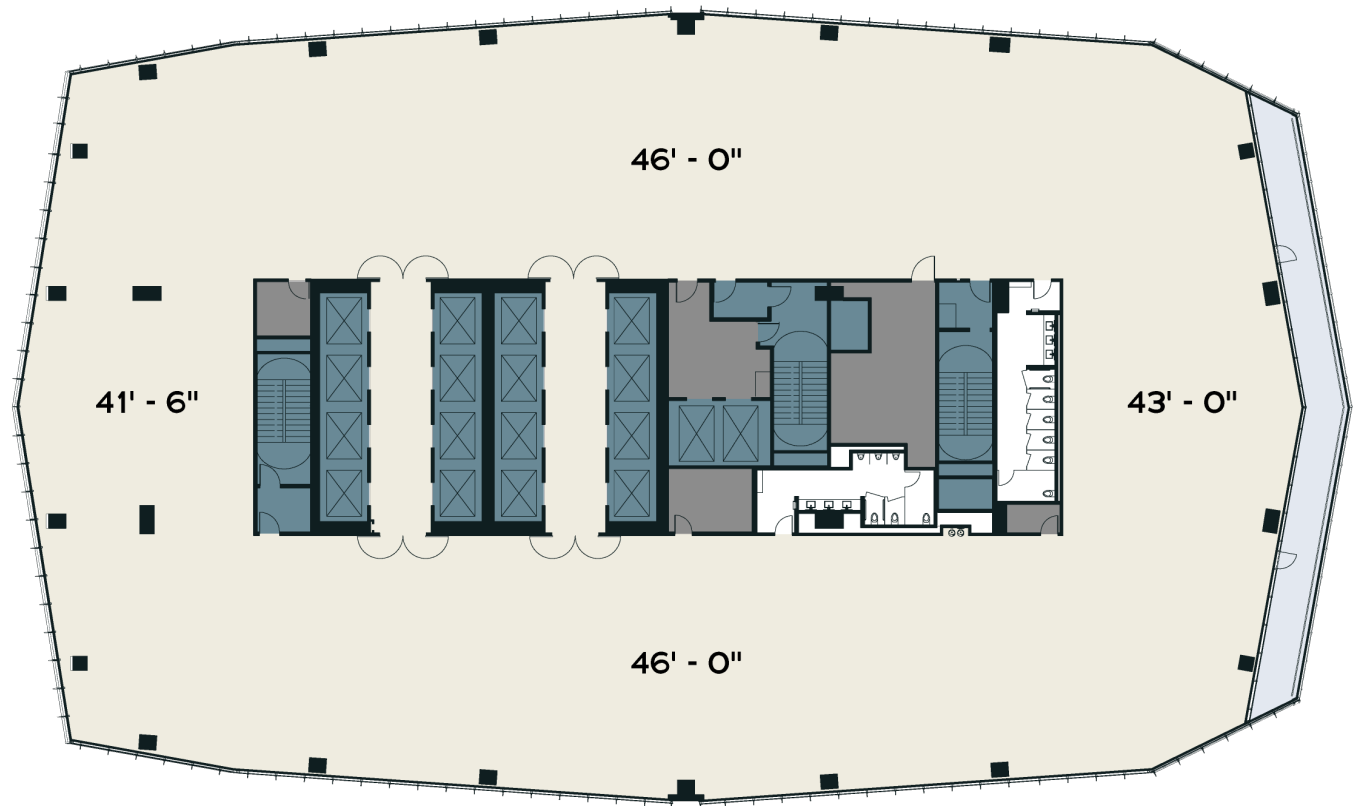

THE ★ REPUBLIC

Level 34 High Rise Office

27,723 RSF

- Office
- Tenant Terrace
- Elevator/Stairs
- Restroom
- Storage/Misc.