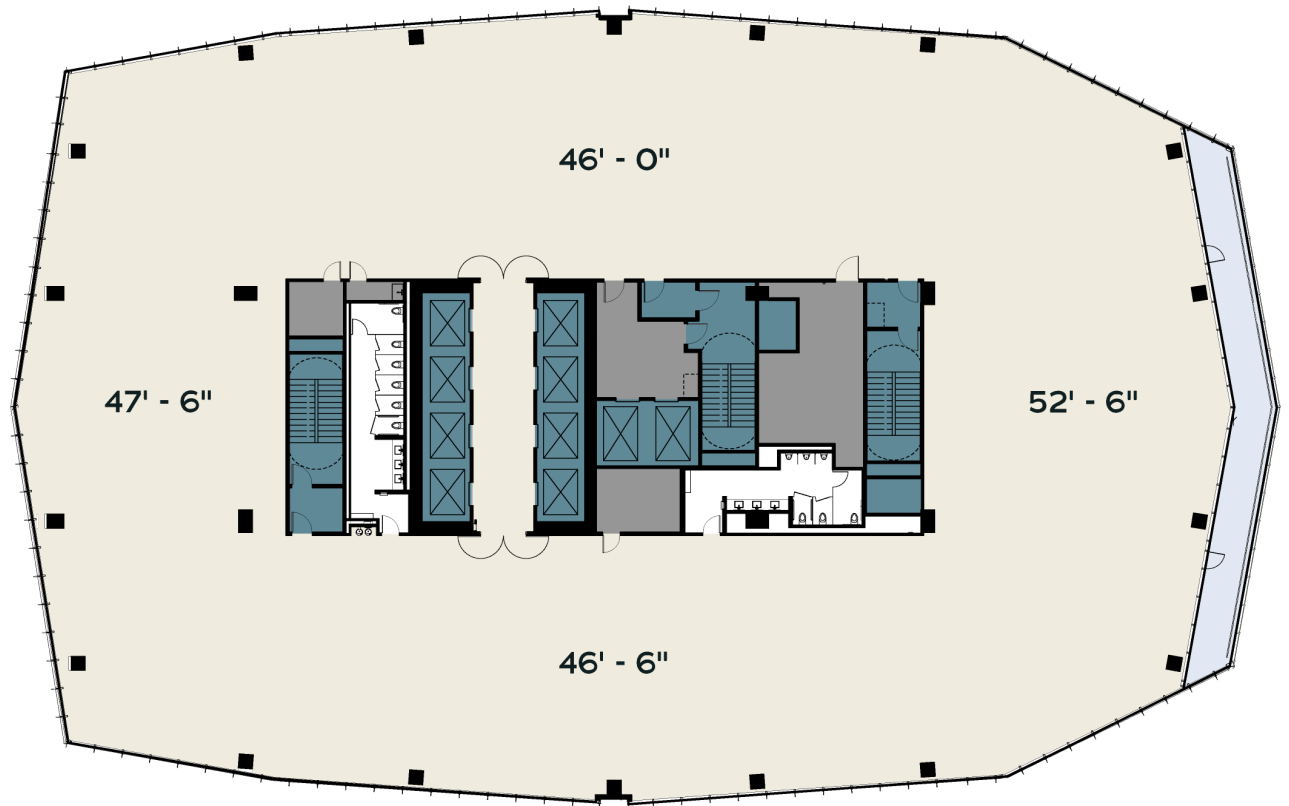

THE ★ REPUBLIC

Level 42 High Rise Office

26,489_{RSF}

- Office
- Tenant Terrace
- Elevator/Stairs
- Restroom
- Storage/Misc.