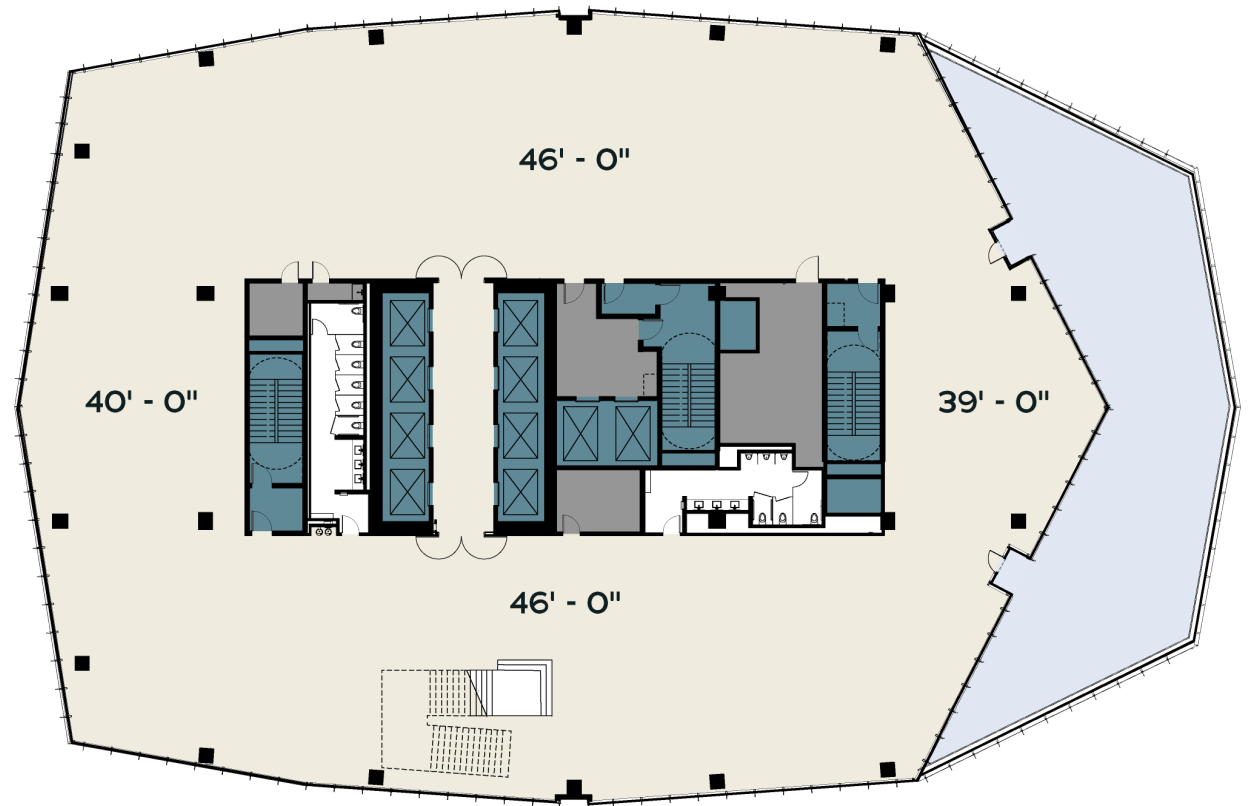

THE ★ REPUBLIC

Level 46 High Rise Office

25,238RSF

- Office
- Tenant Terrace
- Elevator/Stairs
- Restroom
- Storage/Misc.

THE ★ REPUBLIC

Level 47 High Rise Office

25,356RSF

- Office
- Tenant Terrace
- Elevator/Stairs
- Restroom
- Storage/Misc.