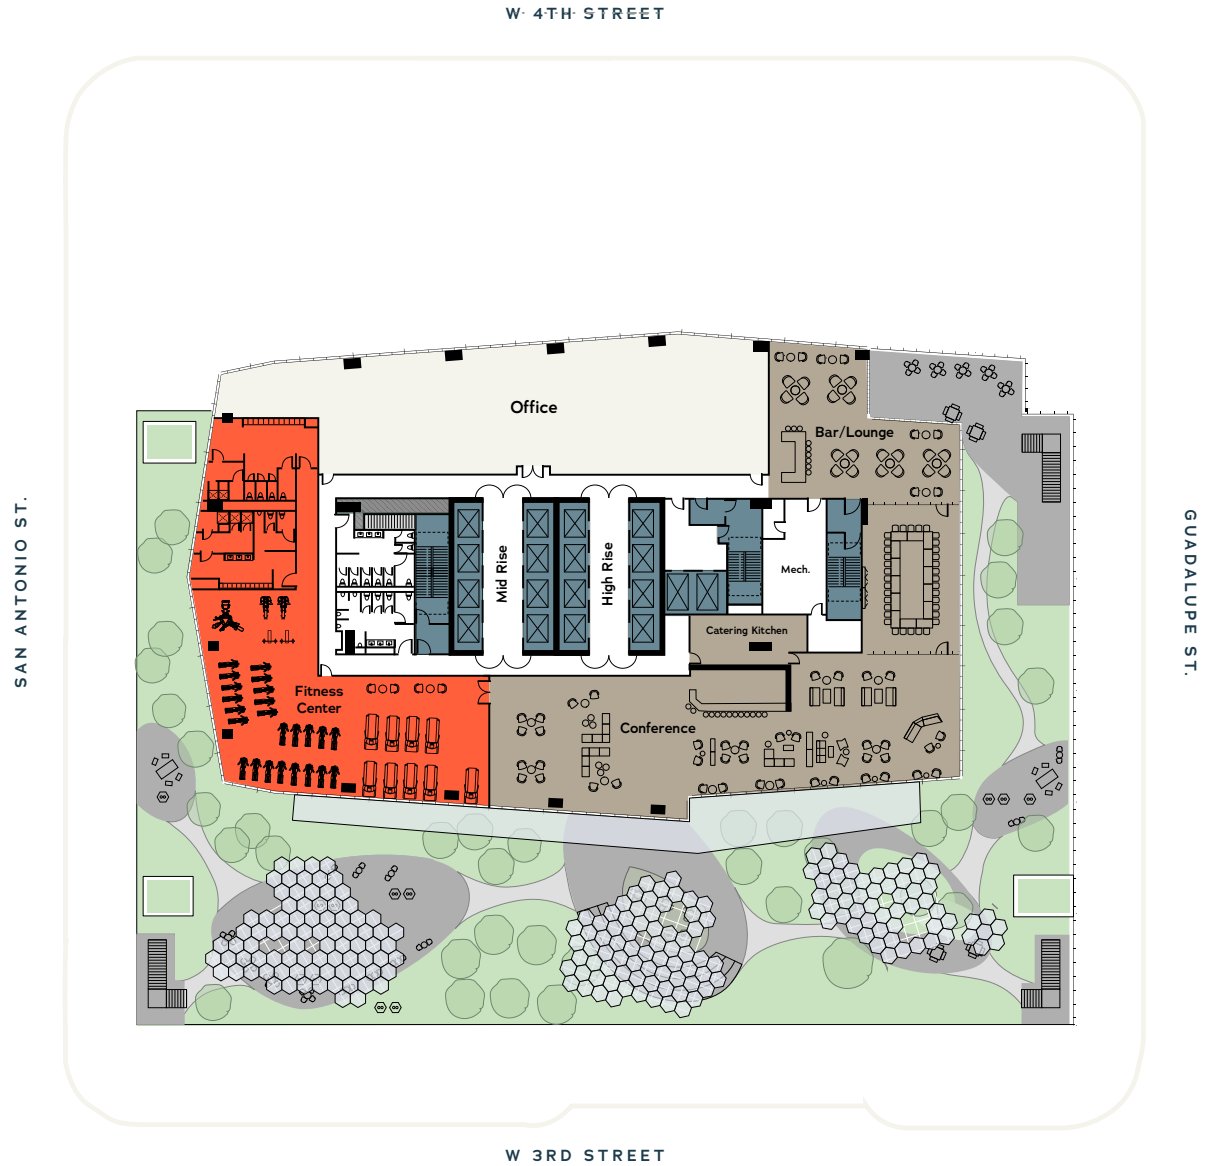

● Office ● Amenity ● Parking

THE ★ REPUBLIC

Ground Floor

- Office Lobby
5,632 SF
- Retail
16,585 SF
- Plaza and outdoor bar with direct access to Republic Square Park
20,000 SF

THE ★ REPUBLIC

Amenity Center Floor 19

- Fitness
6,156 SF
- Office
6,546 RSF
- Conference / Lounge / Dining
14,990 SF
- Exterior Terrace
25,500 SF

THE ★ REPUBLIC

Parking Level 3

PARKING RATIO

2.4 / 1,000_{RSF}

Van/ADA	5 SPACES
Full Size (9'-0")	8 SPACES
Full Size (8'-6")	46 SPACES
Compact	10 SPACES
Parallel	2 SPACES
Bicycle Storage	348 LOCKERS

TOTAL PARKING **71 SPACES**

THE ★ REPUBLIC

Typical Parking

EV CHARGING STATIONS

120

Van/ADA	2 SPACES
Full Size (9'-0")	18 SPACES
Full Size (8'-6")	99 SPACES
Compact	10 SPACES
Parallel	2 SPACES
<hr/>	
TOTAL PARKING	132 SPACES