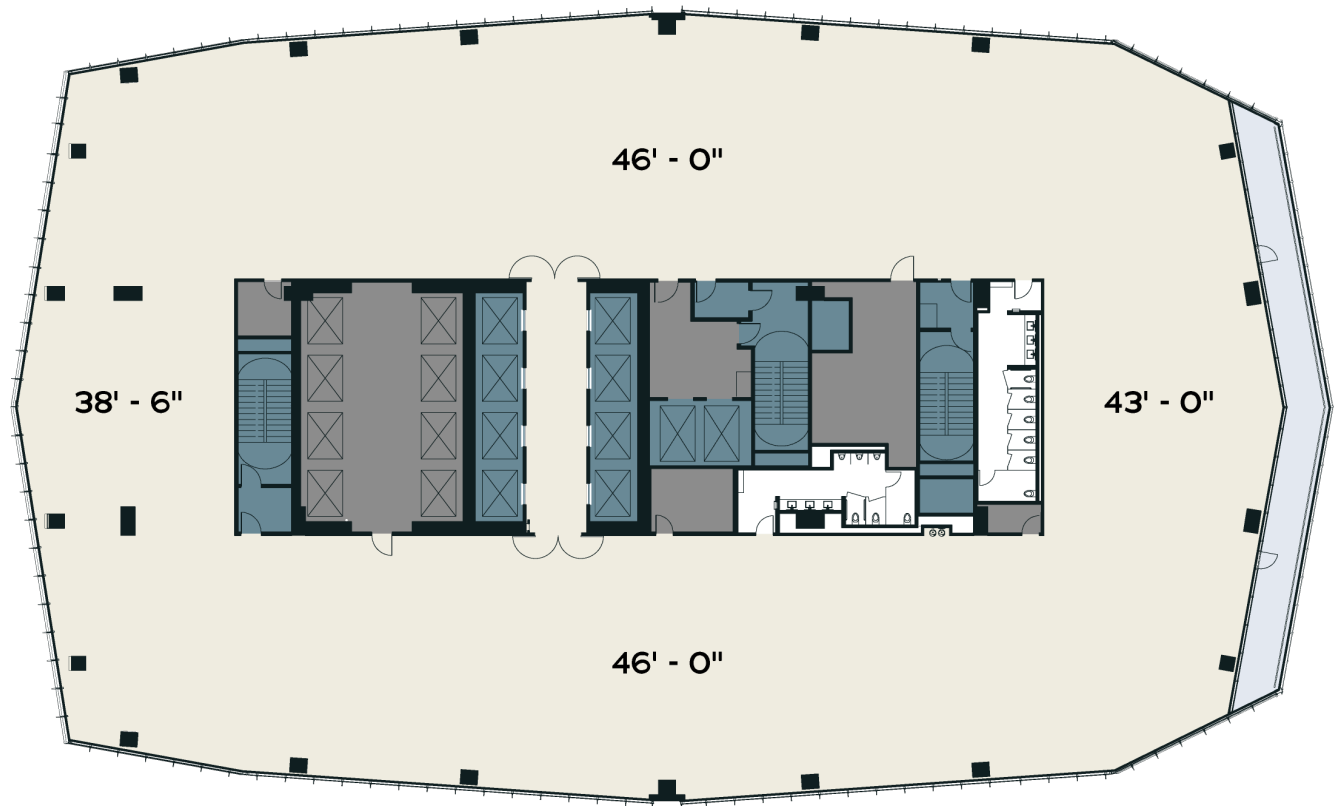

● Office ● Amenity ● Parking

THE ★ REPUBLIC

Ground Floor

- Office Lobby
5,632 SF
- Retail
16,585 SF
- Plaza and outdoor bar with direct access to Republic Square Park
20,000 SF

THE ★ REPUBLIC

Amenity Center Floor 19

N ↑

THE ★ REPUBLIC

Level 36 High Rise Office

26,565 RSF

- Office
- Tenant Terrace
- Elevator/Stairs
- Restroom
- Storage/Misc.

THE ★ REPUBLIC

Level 37 High Rise Office

27,466 RSF

- Office
- Tenant Terrace
- Elevator/Stairs
- Restroom
- Storage/Misc.

THE ★ REPUBLIC

Level 38 High Rise Office

27,618RSF

- Office
- Tenant Terrace
- Elevator/Stairs
- Restroom
- Storage/Misc.

THE ★ REPUBLIC