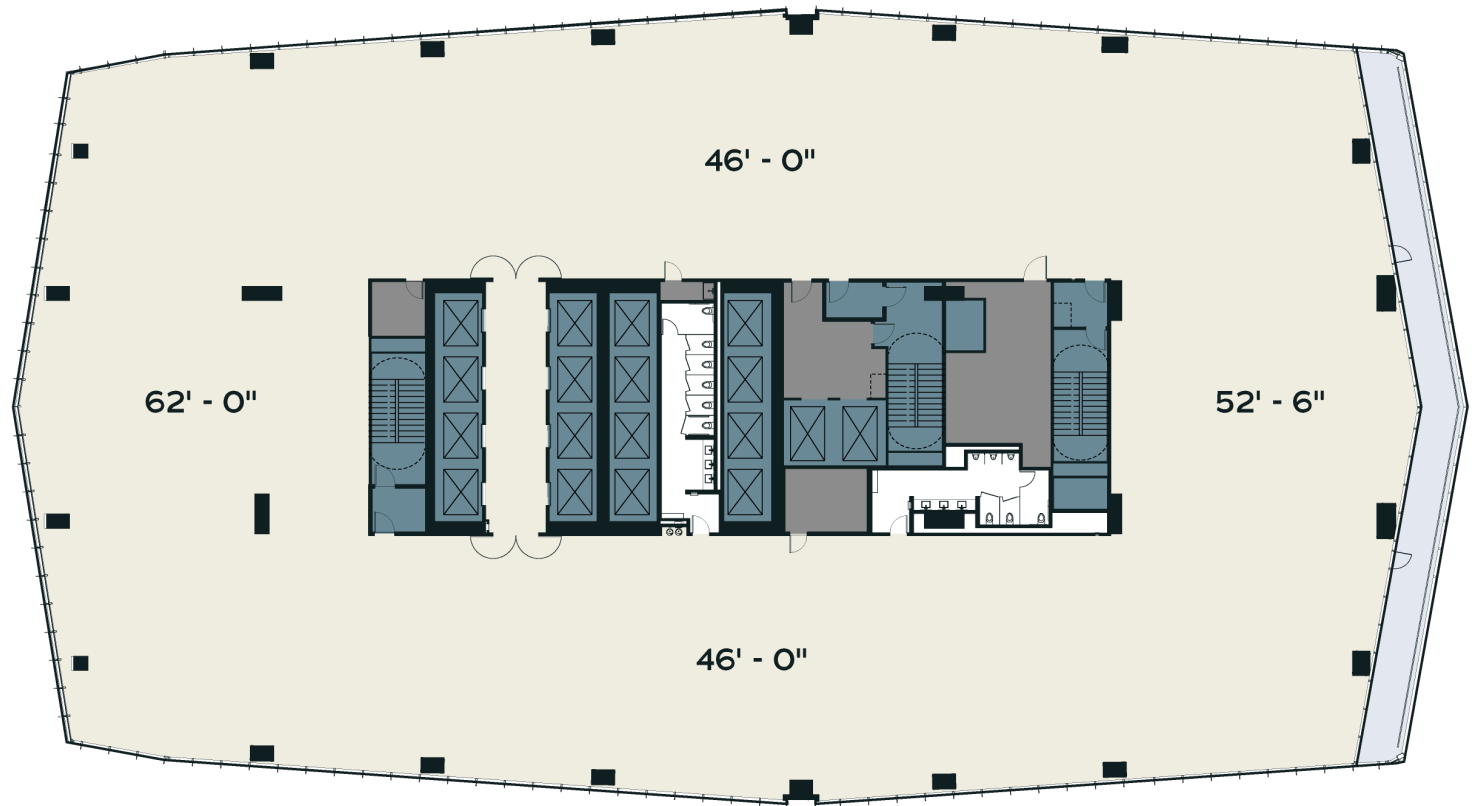

● Office ● Amenity ● Parking

THE ★ REPUBLIC

Ground Floor

- Office Lobby
5,632 SF
- Retail
16,585 SF
- Plaza and outdoor bar with direct access to Republic Square Park
20,000 SF

THE ★ REPUBLIC

Amenity Center Floor 19

- Fitness
6,156 SF
- Office
6,546 RSF
- Conference / Lounge / Dining
14,990 SF
- Exterior Terrace
25,500 SF

THE ★ REPUBLIC

Parking Level 3

PARKING RATIO

2.4 / 1,000_{RSF}

Van/ADA	5 SPACES
Full Size (9'-0")	8 SPACES
Full Size (8'-6")	46 SPACES
Compact	10 SPACES
Parallel	2 SPACES
Bicycle Storage	348 LOCKERS

N ↑

THE ★ REPUBLIC

Level 21 Mid Rise Office

31,065_{RSF}

- Office
- Tenant Terrace
- Elevator/Stairs
- Restroom
- Storage/Misc.

↑
N

THE ★ REPUBLIC

Level 22 Mid Rise Office

30,827 RSF

- Office
- Tenant Terrace
- Elevator/Stairs
- Restroom
- Storage/Misc.

THE ★ REPUBLIC

Level 23 Mid Rise Office

30,597 RSF

- Office
- Tenant Terrace
- Elevator/Stairs
- Restroom
- Storage/Misc.

THE ★ REPUBLIC