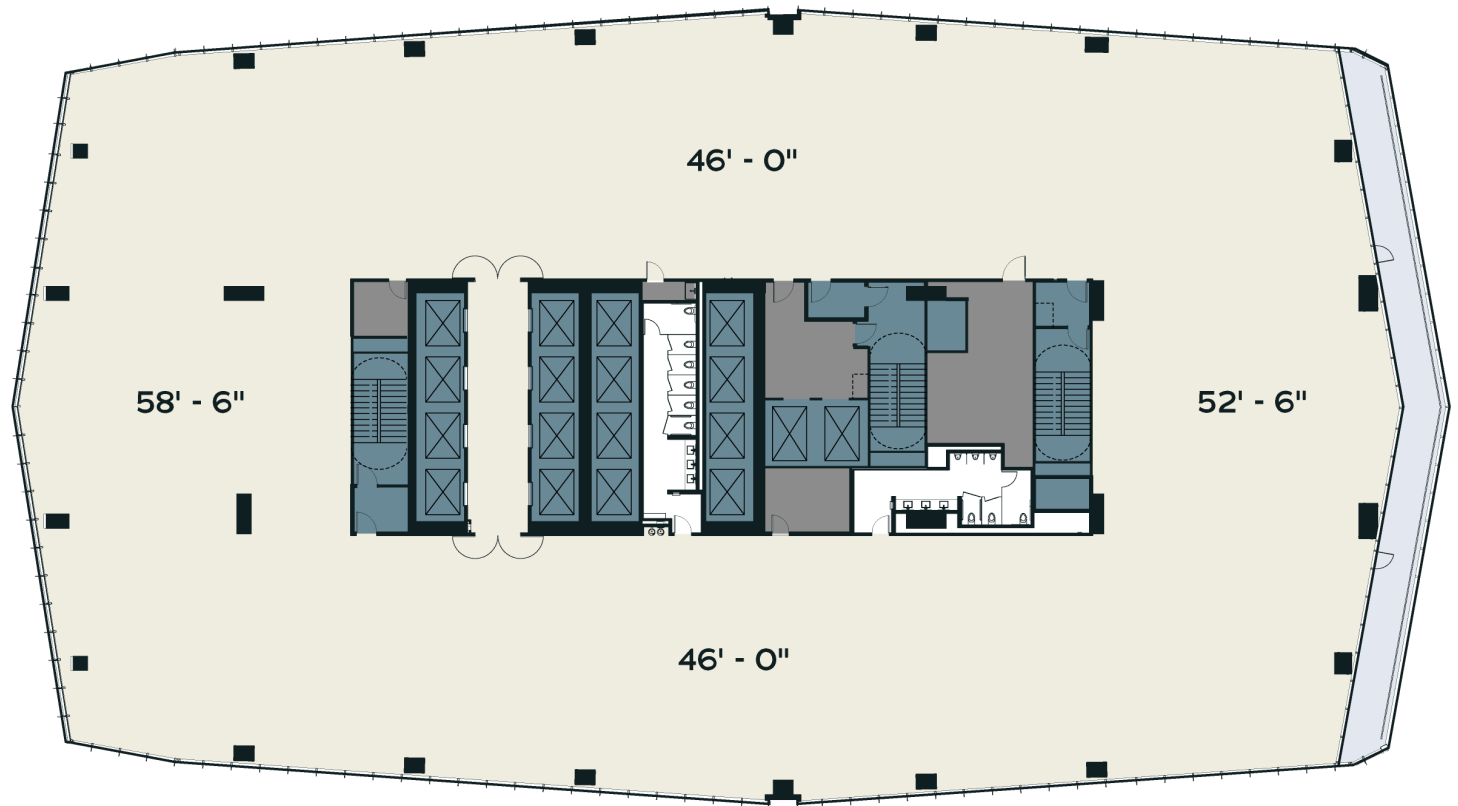

● Office ● Amenity ● Parking

THE ★ REPUBLIC

Ground Floor

- Office Lobby
5,632 SF
- Retail
16,585 SF
- Plaza and outdoor bar with direct access to Republic Square Park
20,000 SF

THE ★ REPUBLIC

Amenity Center Floor 19

- Fitness
6,156 SF
- Office
6,546 RSF
- Conference / Lounge / Dining
14,990 SF
- Exterior Terrace
25,500 SF

THE ★ REPUBLIC

Parking Level 3

PARKING RATIO

2.4 / 1,000_{RSF}

Van/ADA	5 SPACES
Full Size (9'-0")	8 SPACES
Full Size (8'-6")	46 SPACES
Compact	10 SPACES
Parallel	2 SPACES
Bicycle Storage	348 LOCKERS

30,827 RSF

- Office
- Tenant Terrace
- Elevator/Stairs
- Restroom
- Storage/Misc.

THE ★ REPUBLIC

Level 23 Mid Rise Office

30,597 RSF

- Office
- Tenant Terrace
- Elevator/Stairs
- Restroom
- Storage/Misc.

THE ★ REPUBLIC

Level 24 Mid Rise Office

30,362_{RSF}

- Office
- Tenant Terrace
- Elevator/Stairs
- Restroom
- Storage/Misc.

THE ★ REPUBLIC

Level 25 Mid Rise Office

30,124_{RSF}

- Office
- Tenant Terrace
- Elevator/Stairs
- Restroom
- Storage/Misc.