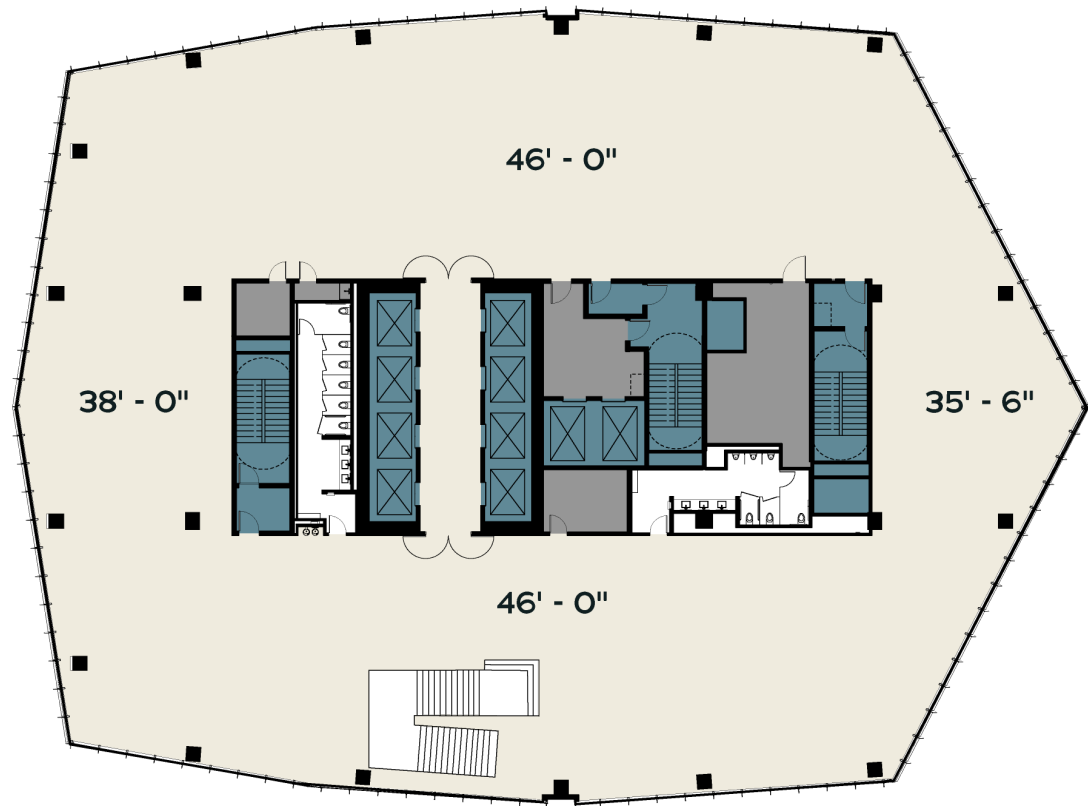

THE ★ REPUBLIC

Level 48 Penthouse High Rise Office

20,937_{RSF}

- Office
- Tenant Terrace
- Elevator/Stairs
- Restroom
- Storage/Misc.