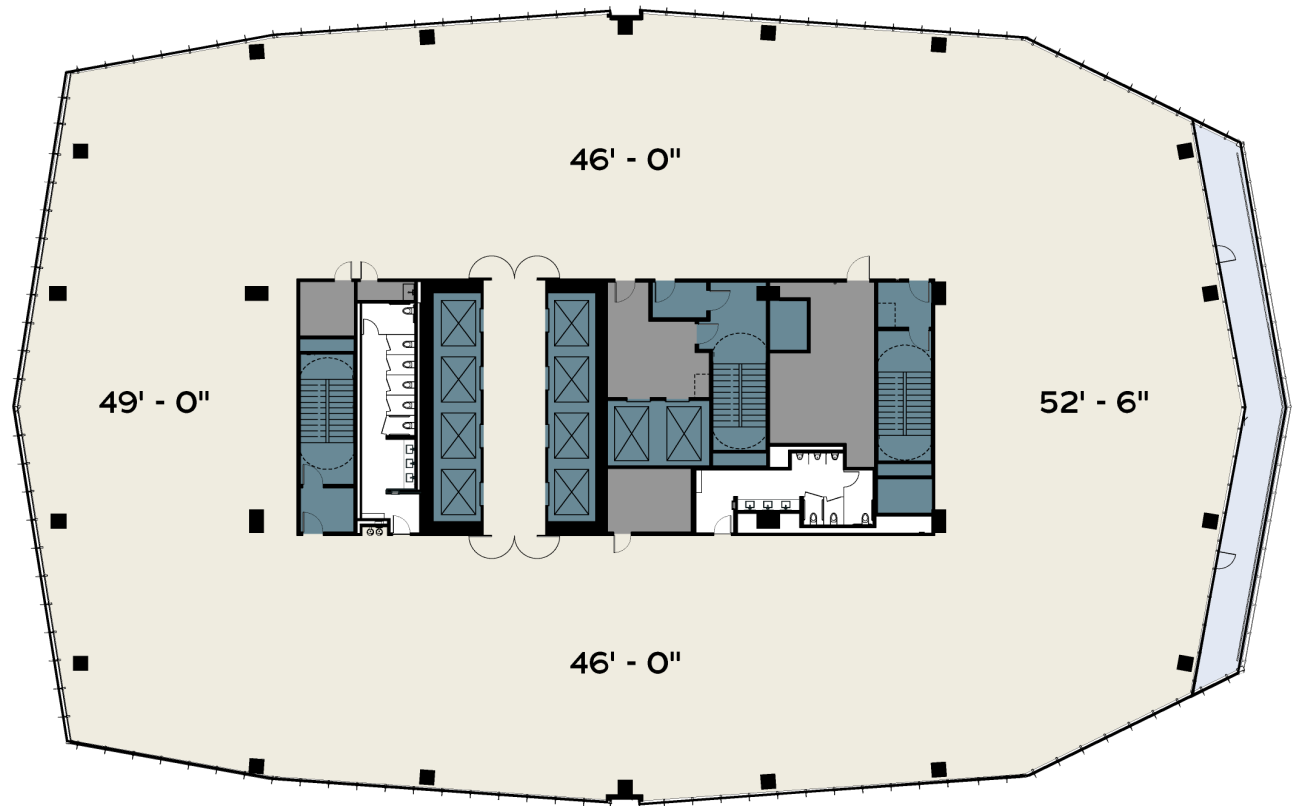

THE ★ REPUBLIC

Level 40 High Rise Office - Test Fit

27,087 RSF

- Office
- Tenant Terrace
- Elevator/Stairs
- Restroom
- Storage/Misc.

THE ★ REPUBLIC

Level 41 High Rise Office

26,790 RSF

- Office
- Tenant Terrace
- Elevator/Stairs
- Restroom
- Storage/Misc.