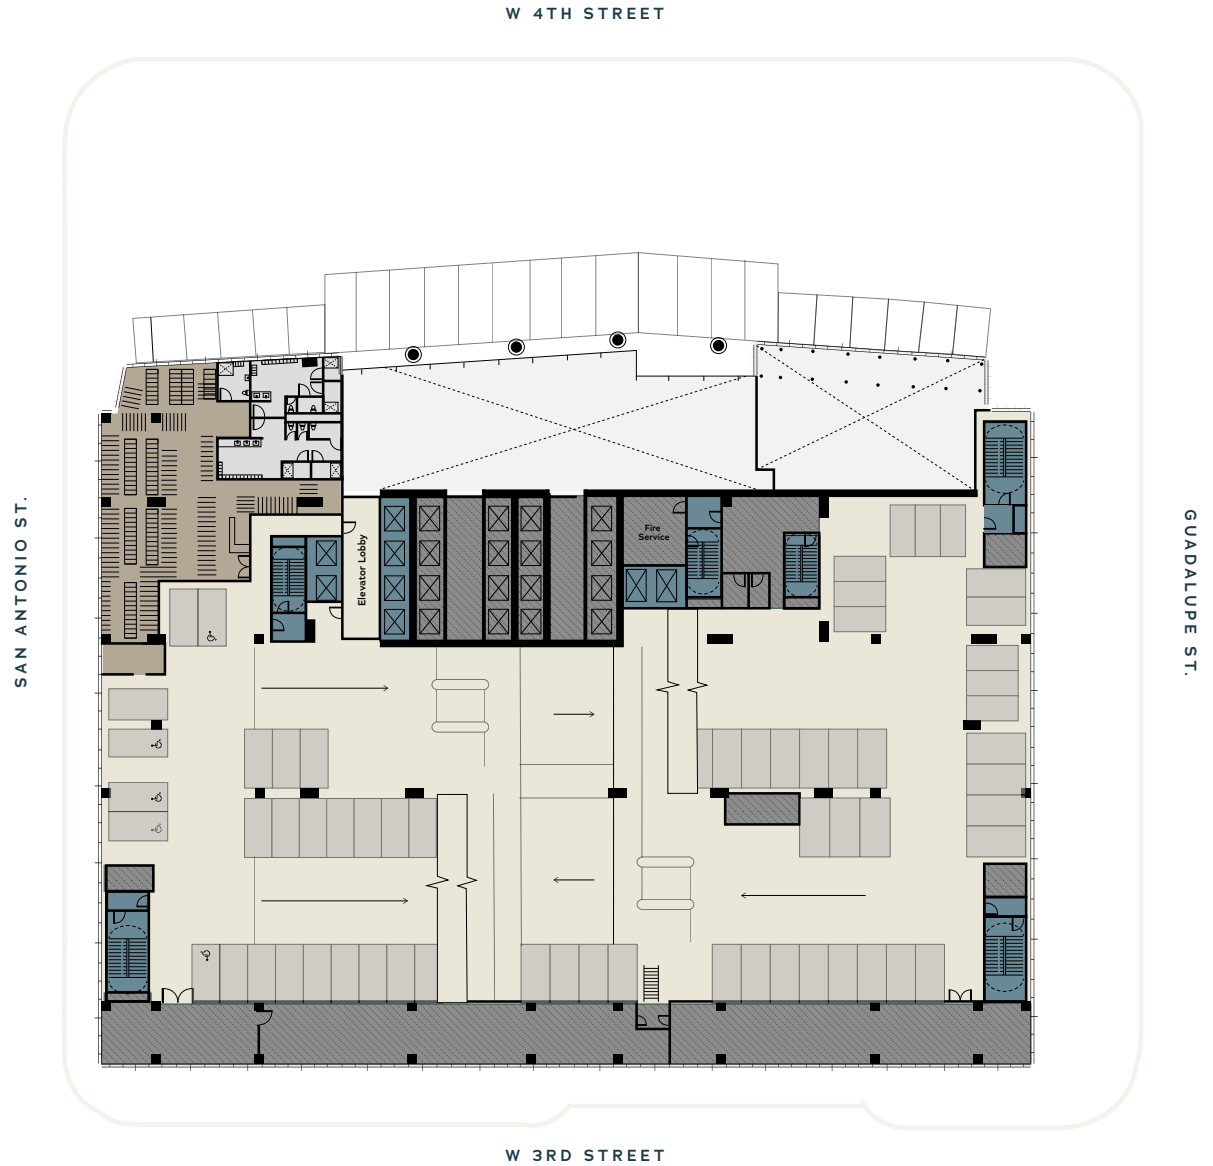

● Office ● Amenity ● Parking

THE ★ REPUBLIC

Ground Floor

- Office Lobby
5,632 SF
- Retail
16,585 SF
- Plaza and outdoor bar with direct access to Republic Square Park
20,000 SF

THE ★ REPUBLIC

Amenity Center Floor 19

- Fitness
6,156 SF
- Office
6,546 RSF
- Conference / Lounge / Dining
14,990 SF
- Exterior Terrace
25,500 SF

THE ★ REPUBLIC

Parking Level 3

PARKING RATIO

2.4 / 1,000_{RSF}

Van/ADA	5 SPACES
Full Size (9'-0")	8 SPACES
Full Size (8'-6")	46 SPACES
Compact	10 SPACES
Parallel	2 SPACES
Bicycle Storage	348 LOCKERS

TOTAL PARKING **71 SPACES**

THE ★ REPUBLIC

Typical Parking

EV CHARGING STATIONS

120

Van/ADA	2 SPACES
Full Size (9'-0")	18 SPACES
Full Size (8'-6")	99 SPACES
Compact	10 SPACES
Parallel	2 SPACES
<hr/>	
TOTAL PARKING	132 SPACES