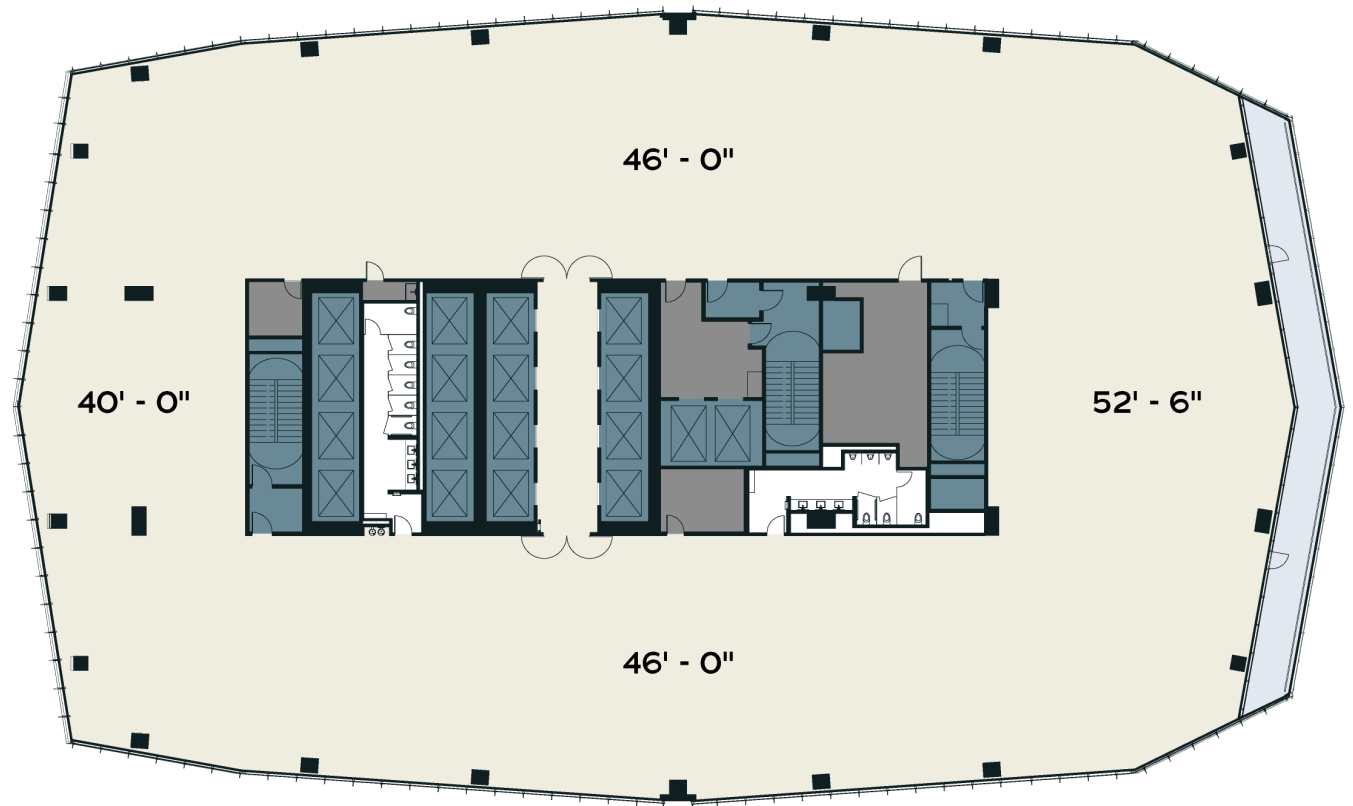

THE ★ REPUBLIC

Level 35 High Rise Office

27,541RSF

- Office
- Tenant Terrace
- Elevator/Stairs
- Restroom
- Storage/Misc.

N ↑