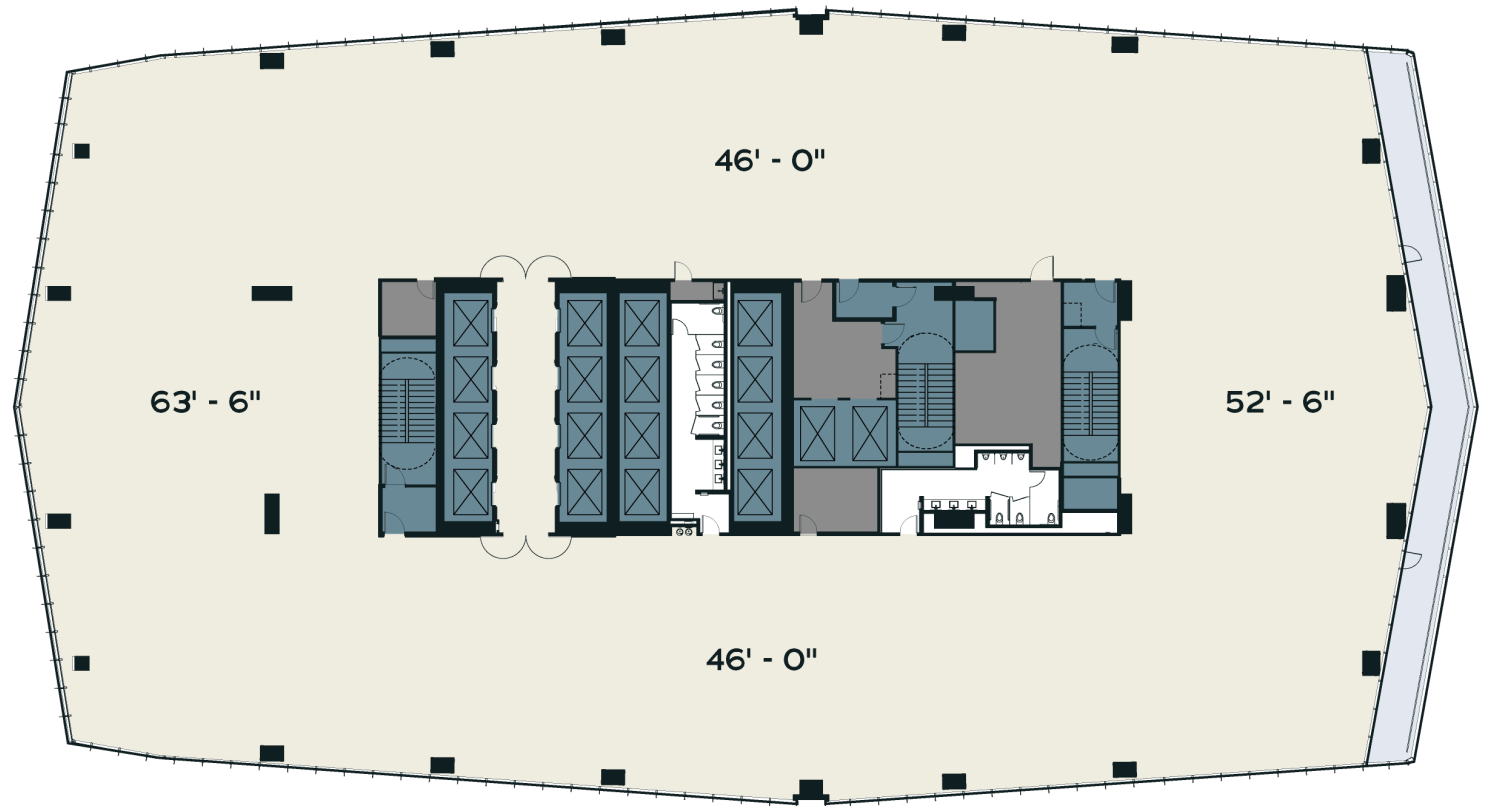

● Office ● Amenity ● Parking

THE ★ REPUBLIC

Ground Floor

- Office Lobby
5,632 SF
- Retail
16,585 SF
- Plaza and outdoor bar with direct access to Republic Square Park
20,000 SF

THE ★ REPUBLIC

Amenity Center Floor 19

- Fitness
6,156 SF
- Office
6,546 RSF
- Conference / Lounge / Dining
14,990 SF
- Exterior Terrace
25,500 SF

THE ★ REPUBLIC

Parking Level 3

PARKING RATIO

2.4 / 1,000_{RSF}

Van/ADA	5 SPACES
Full Size (9'-0")	8 SPACES
Full Size (8'-6")	46 SPACES
Compact	10 SPACES
Parallel	2 SPACES
Bicycle Storage	348 LOCKERS

TOTAL PARKING **71 SPACES**

THE ★ REPUBLIC

Typical Parking

EV CHARGING STATIONS

120

Van/ADA	2 SPACES
Full Size (9'-0")	18 SPACES
Full Size (8'-6")	99 SPACES
Compact	10 SPACES
Parallel	2 SPACES
<hr/>	
TOTAL PARKING	132 SPACES

THE ★ REPUBLIC

Level 20 Mid Rise Office

31,292_{RSF}

- Office
- Tenant Terrace
- Elevator/Stairs
- Restroom
- Storage/Misc.

THE ★ REPUBLIC

Level 20 Mid Rise Office - Test Fit

31,292_{RSF}

- Office
- Tenant Terrace
- Elevator/Stairs
- Restroom
- Storage/Misc.