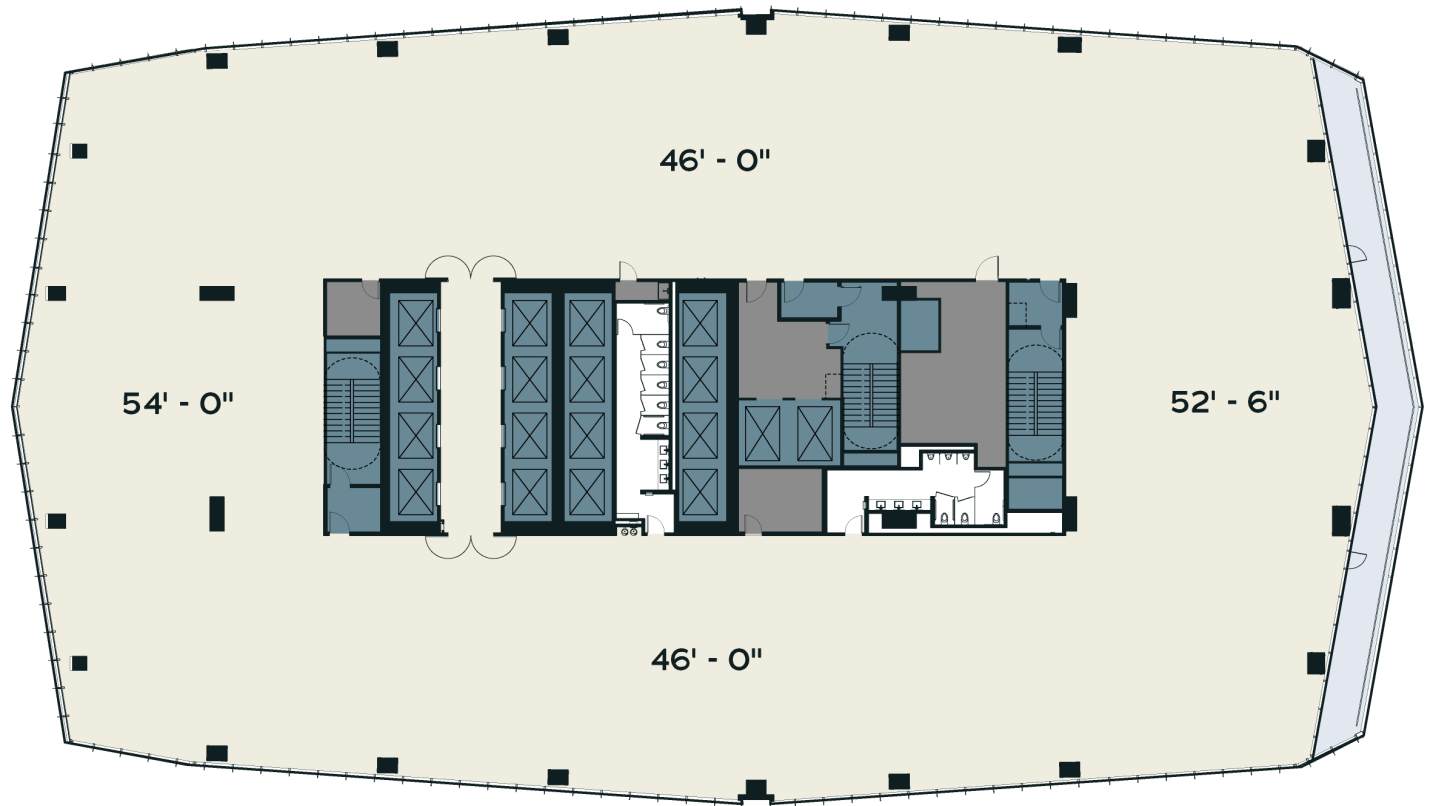

● Office ● Amenity ● Parking

THE ★ REPUBLIC

Ground Floor

- Office Lobby
5,632 SF
- Retail
16,585 SF
- Plaza and outdoor bar with direct access to Republic Square Park
20,000 SF

THE ★ REPUBLIC

Amenity Center Floor 19

- Fitness
6,156 SF
- Office
6,546 RSF
- Conference / Lounge / Dining
14,990 SF
- Exterior Terrace
25,500 SF

THE ★ REPUBLIC

Parking Level 3

PARKING RATIO

2.4 / 1,000_{RSF}

Van/ADA	5 SPACES
Full Size (9'-0")	8 SPACES
Full Size (8'-6")	46 SPACES
Compact	10 SPACES
Parallel	2 SPACES
Bicycle Storage	348 LOCKERS

Level 24 Mid Rise Office

30,362_{RSF}

- Office
- Tenant Terrace
- Elevator/Stairs
- Restroom
- Storage/Misc.

THE ★ REPUBLIC

Level 25 Mid Rise Office

30,124_{RSF}

- Office
- Tenant Terrace
- Elevator/Stairs
- Restroom
- Storage/Misc.

THE ★ REPUBLIC

Level 26 Mid Rise Office

29,887 RSF

- Office
- Tenant Terrace
- Elevator/Stairs
- Restroom
- Storage/Misc.

THE ★ REPUBLIC

Level 27 Mid Rise Office

29,637 RSF

- Office
- Tenant Terrace
- Elevator/Stairs
- Restroom
- Storage/Misc.