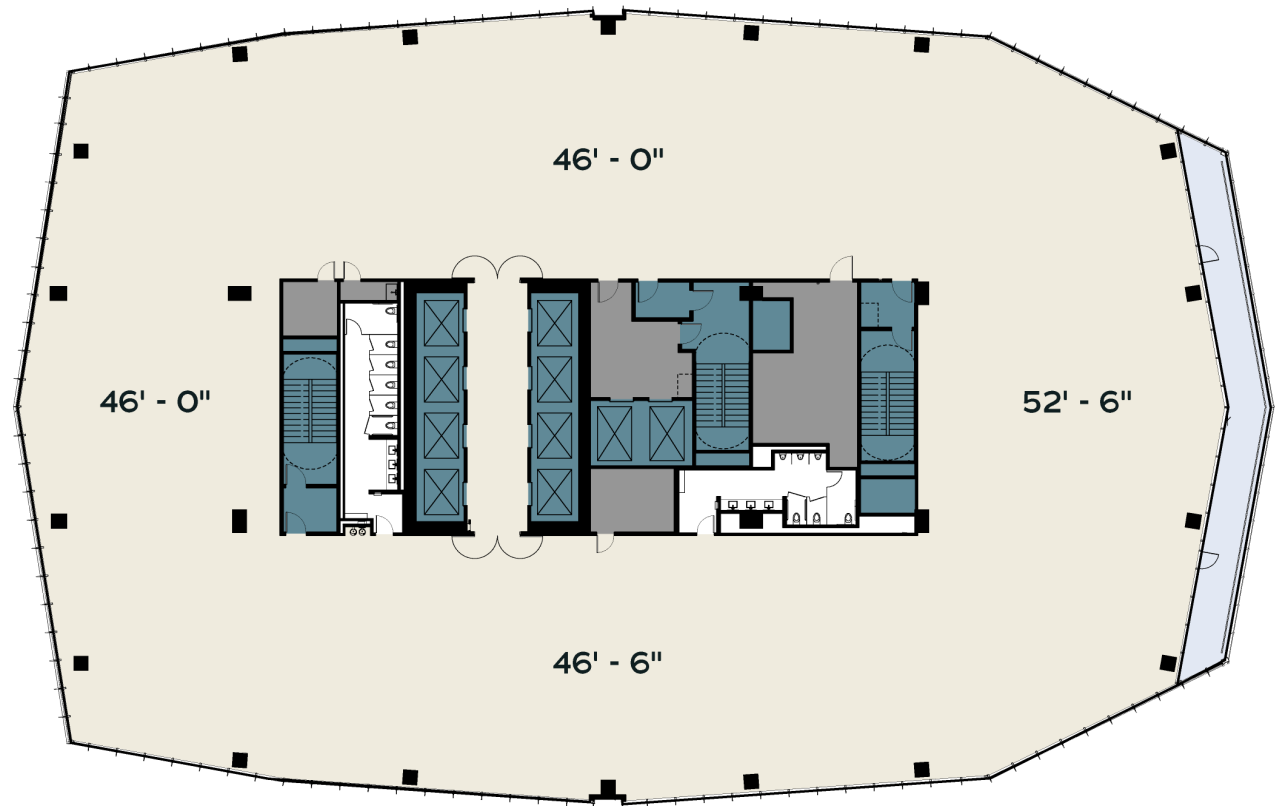

THE ★ REPUBLIC

Level 42 High Rise Office

26,489_{RSF}

- Office
- Tenant Terrace
- Elevator/Stairs
- Restroom
- Storage/Misc.

THE ★ REPUBLIC

Level 43 High Rise Office

26,185_{RSF}

- Office
- Tenant Terrace
- Elevator/Stairs
- Restroom
- Storage/Misc.