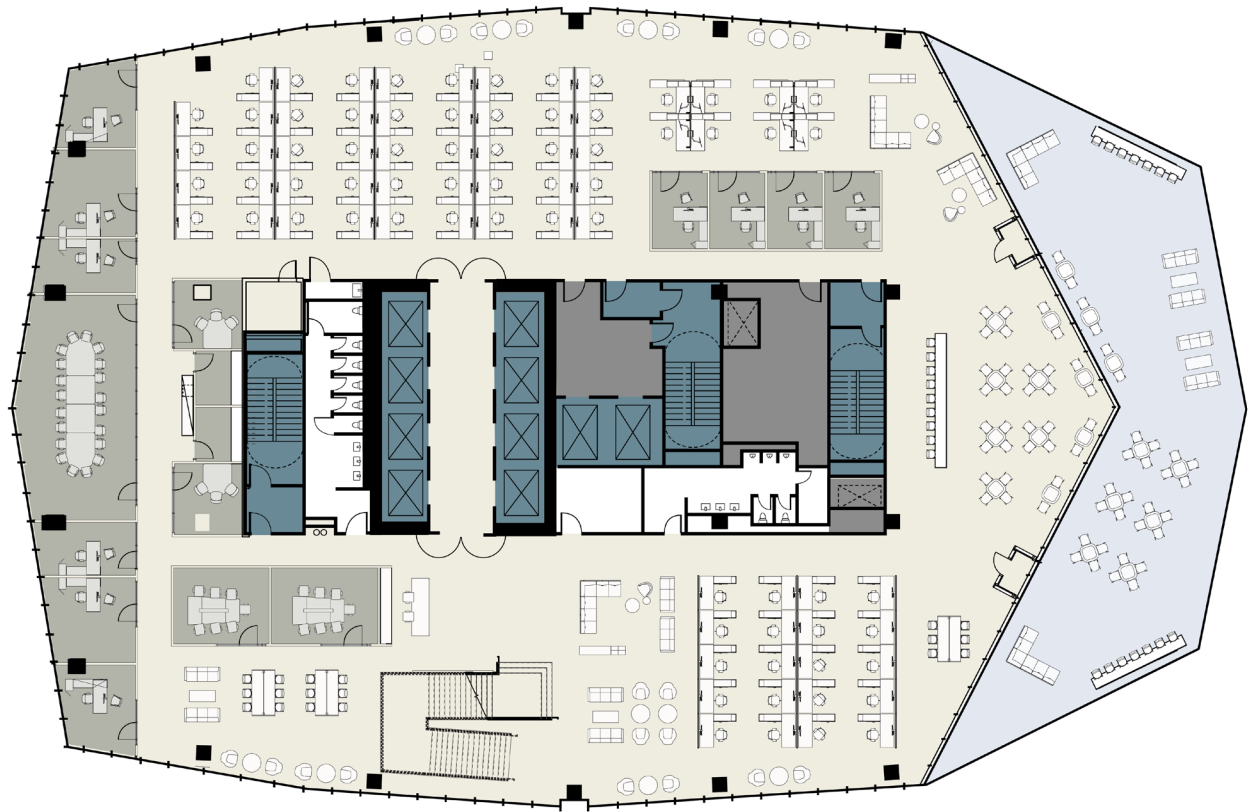

THE ★ REPUBLIC

Level 47 High Rise Office - Test Fit

25,356RSF

- Office
- Tenant Terrace
- Elevator/Stairs
- Restroom
- Storage/Misc.

N →

THE ★ REPUBLIC

Level 48 Penthouse High Rise Office

20,937_{RSF}