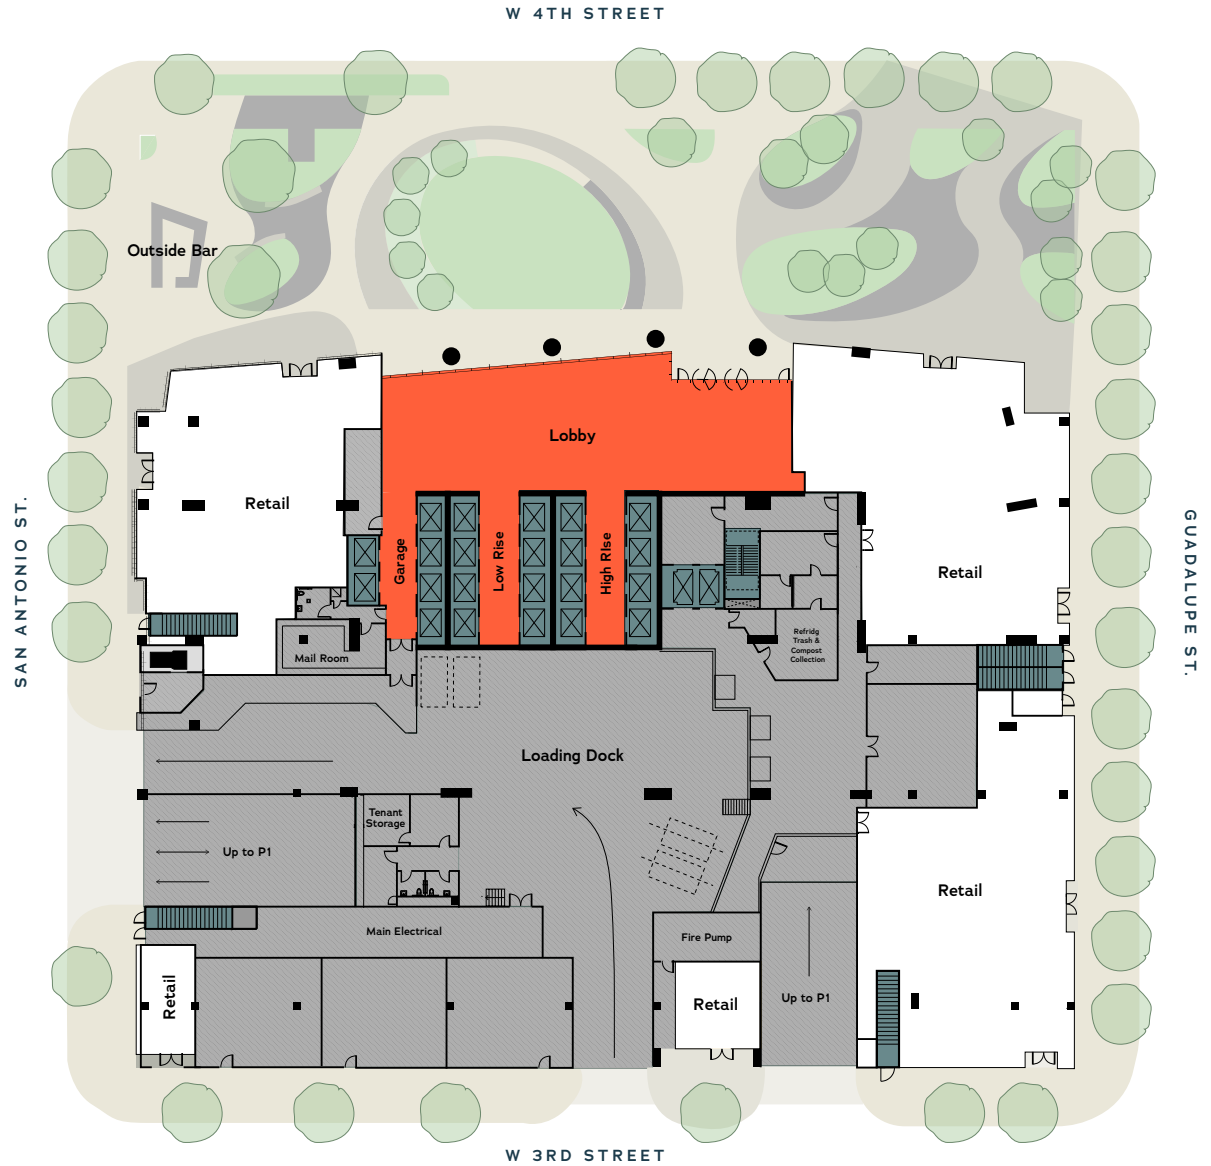

MID RISE

33	28,087 _{RSF}
32	28,354 _{RSF}
31	28,618 _{RSF}
30	28,878 _{RSF}
29	29,135 _{RSF}
28	29,388 _{RSF}
27	29,637 _{RSF}
26	29,887 _{RSF}
25	30,124 _{RSF}
24	30,362 _{RSF}
23	30,597 _{RSF}
22	30,827 _{RSF}
21	31,065 _{RSF}
20	31,292 _{RSF}
19	6,546 _{RSF}

● Office ● Amenity ● Parking

THE ★ REPUBLIC

Ground Floor

- Office Lobby
5,632 SF
- Retail
16,585 SF
- Plaza and outdoor bar with direct access to Republic Square Park
20,000 SF

THE ★ REPUBLIC

Amenity Center Floor 19

- Fitness
6,156 SF
- Office
6,546 RSF
- Conference / Lounge / Dining
14,990 SF
- Exterior Terrace
25,500 SF

THE ★ REPUBLIC

Parking Level 3

PARKING RATIO

2.4 / 1,000_{RSF}

Van/ADA	5 SPACES
Full Size (9'-0")	8 SPACES
Full Size (8'-6")	46 SPACES
Compact	10 SPACES
Parallel	2 SPACES
Bicycle Storage	348 LOCKERS