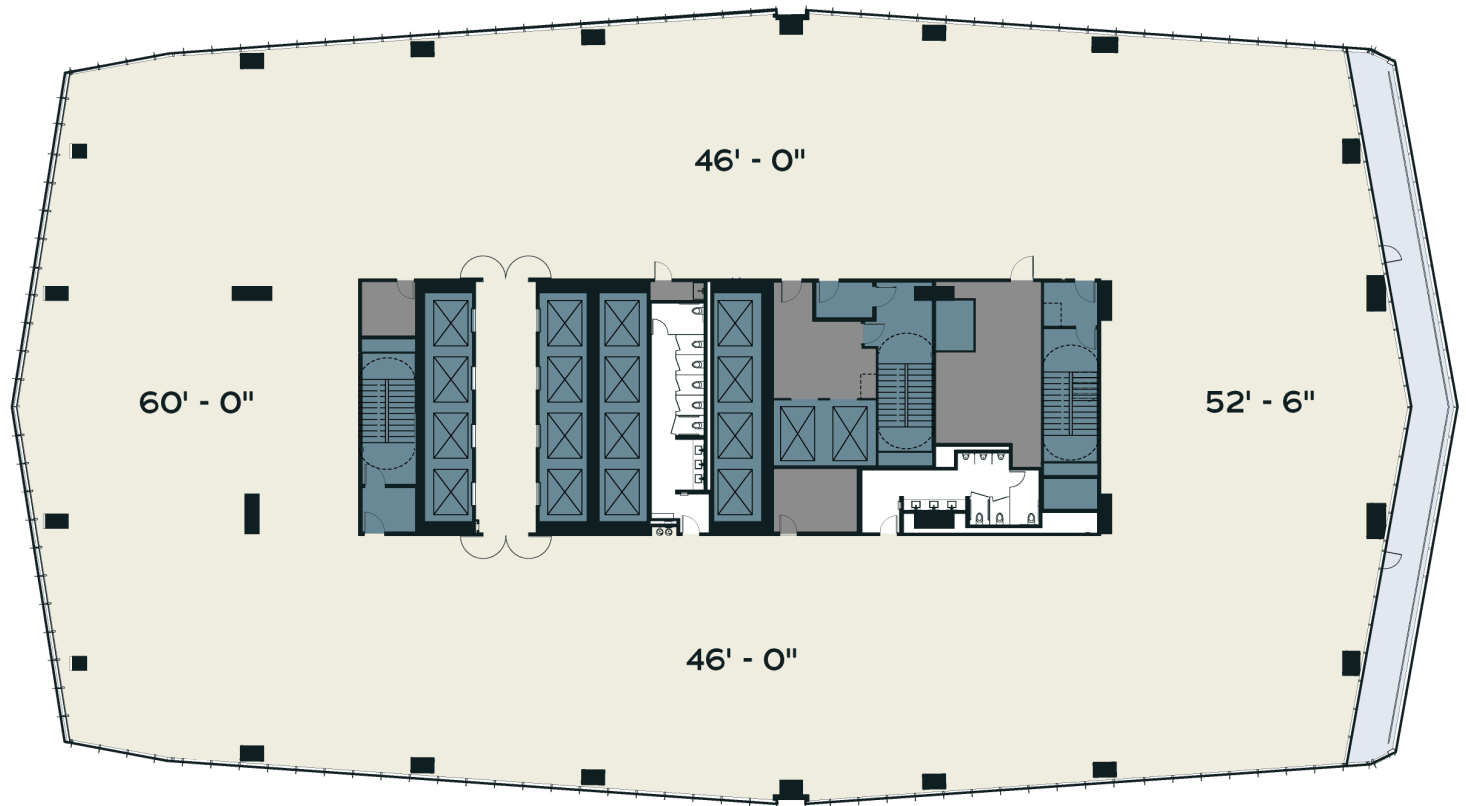

● Office ● Amenity ● Parking

THE ★ REPUBLIC

Ground Floor

- Office Lobby
5,632 SF
- Retail
16,585 SF
- Plaza and outdoor bar with direct access to Republic Square Park
20,000 SF

THE ★ REPUBLIC

Amenity Center Floor 19

- Fitness
6,156 SF
- Office
6,546 RSF
- Conference / Lounge / Dining
14,990 SF
- Exterior Terrace
25,500 SF

THE ★ REPUBLIC

Parking Level 3

PARKING RATIO

2.4 / 1,000_{RSF}

Van/ADA	5 SPACES
Full Size (9'-0")	8 SPACES
Full Size (8'-6")	46 SPACES
Compact	10 SPACES
Parallel	2 SPACES
Bicycle Storage	348 LOCKERS

N ↑

THE ★ REPUBLIC

Level 21 Mid Rise Office

31,065_{RSF}

- Office
- Tenant Terrace
- Elevator/Stairs
- Restroom
- Storage/Misc.

↑
N

THE ★ REPUBLIC

Level 22 Mid Rise Office

30,827 RSF

- Office
- Tenant Terrace
- Elevator/Stairs
- Restroom
- Storage/Misc.

THE ★ REPUBLIC

Level 23 Mid Rise Office

30,597 RSF

- Office
- Tenant Terrace
- Elevator/Stairs
- Restroom
- Storage/Misc.

THE ★ REPUBLIC