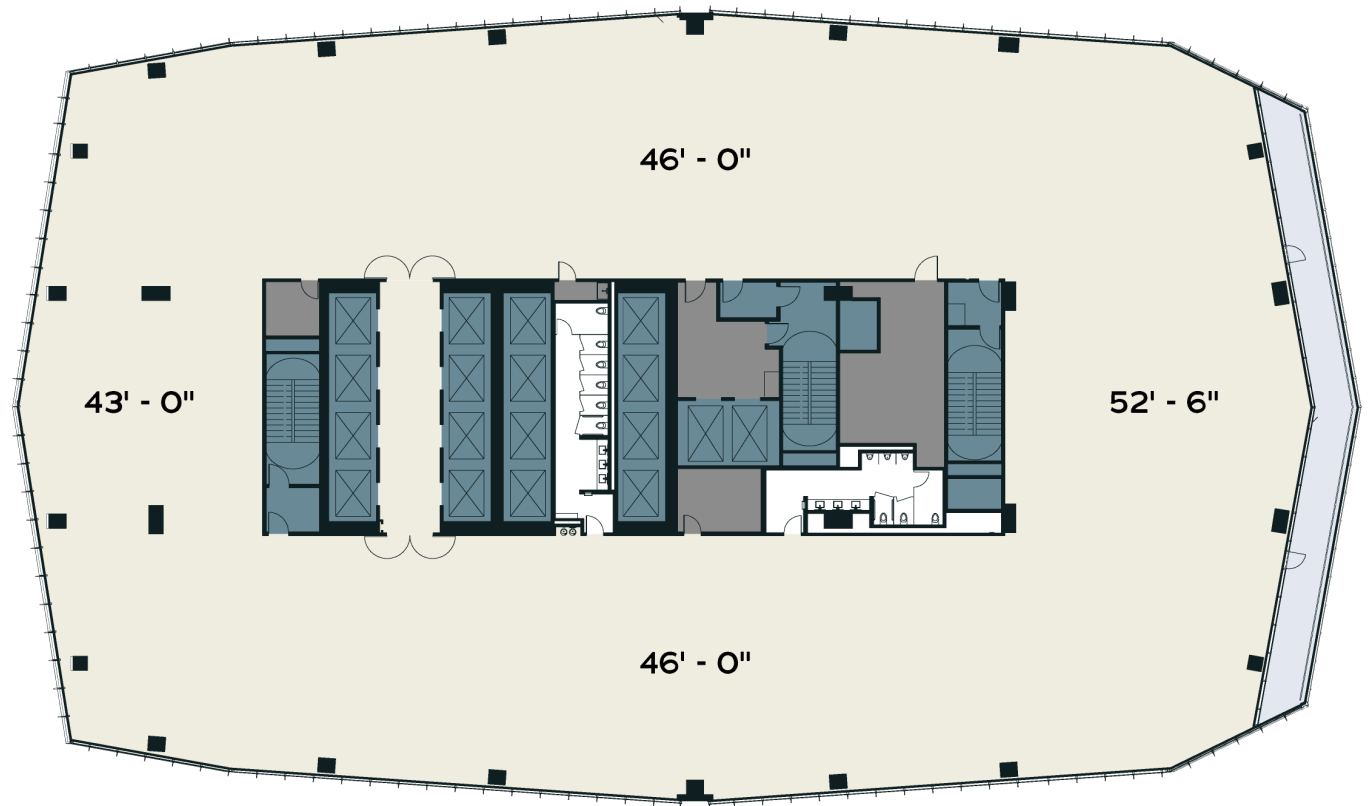

● Office ● Amenity ● Parking

THE ★ REPUBLIC

Ground Floor

- Office Lobby
5,632 SF
- Retail
16,585 SF
- Plaza and outdoor bar with direct access to Republic Square Park
20,000 SF

THE ★ REPUBLIC

Amenity Center Floor 19

THE ★ REPUBLIC

Level 30 Mid Rise Office

28,878 RSF

- Office
- Tenant Terrace
- Elevator/Stairs
- Restroom
- Storage/Misc.

THE ★ REPUBLIC

Level 31 Mid Rise Office

28,618RSF

- Office
- Tenant Terrace
- Elevator/Stairs
- Restroom
- Storage/Misc.

THE ★ REPUBLIC

Level 32 Mid Rise Office

28,354_{RSF}

- Office
- Tenant Terrace
- Elevator/Stairs
- Restroom
- Storage/Misc.

THE ★ REPUBLIC

Level 33 Mid Rise Office

28,087_{RSF}

- Office
- Tenant Terrace
- Elevator/Stairs
- Restroom
- Storage/Misc.

THE ★ REPUBLIC

Level 34 High Rise Office

27,723 RSF

- Office
- Tenant Terrace
- Elevator/Stairs
- Restroom
- Storage/Misc.

THE ★ REPUBLIC

Level 35 High Rise Office

27,541RSF

- Office
- Tenant Terrace
- Elevator/Stairs
- Restroom
- Storage/Misc.